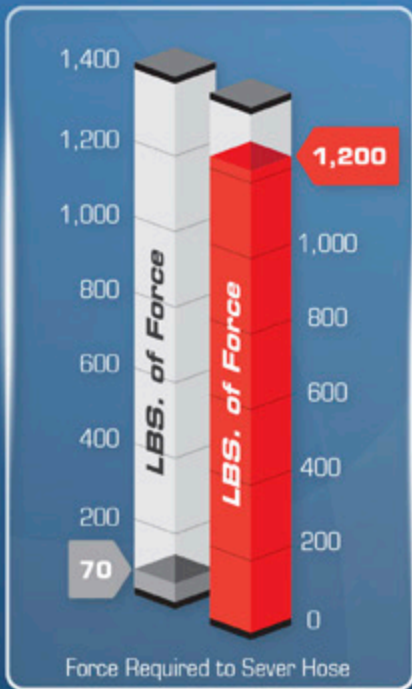

Another STEMCO Innovative Solution

STEMCO[®]

A Higher Standard of Performance.™

an EnPro Industries company

www.stemco.com

Making the Roadways Safer[®]

Resistance to Cuts

This test simulated a sharp metal object, forced upward between the duals, which can cut or damage the air hose.

Resistance to Heat (472°F Spot on the Hose)

Aluminum wheels can concentrate sunlight into a beam that can reach temperatures of over 400° F which can cause hose failure or damage.

Tensile Strength

Tensile strength is important if the hose is snagged or stretched.